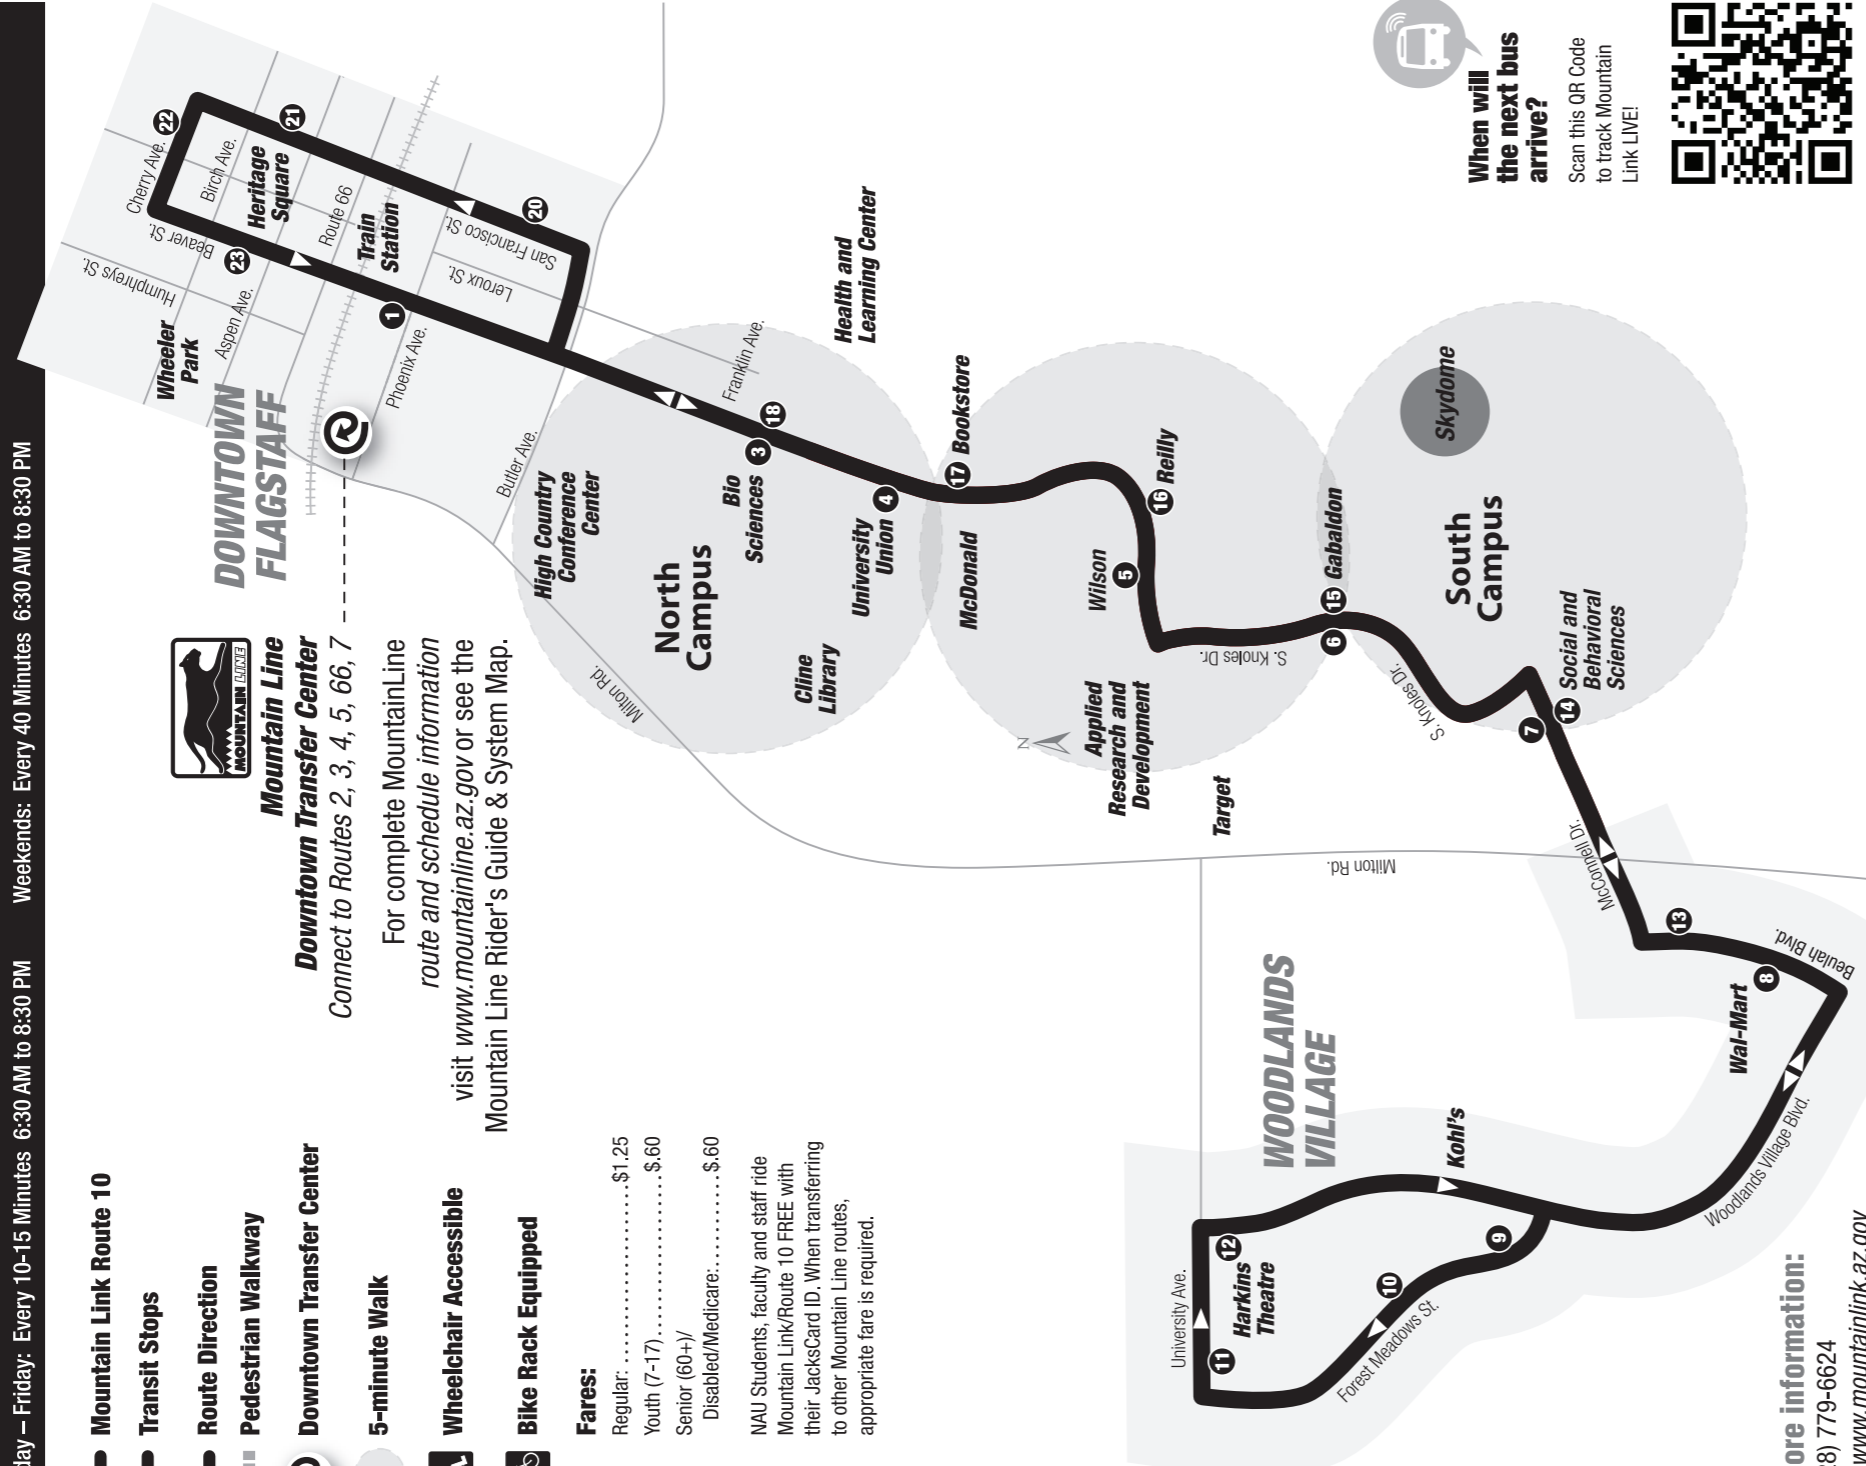

MOUNTAINLINK

Downtown ↔ NAU ↔ Woodlands Village

Mountain Link Hours:

Monday – Friday: Every 10-15 Minutes 6:30 AM to 8:30 PM

Weekends: Every 40 Minutes 6:30 AM to 8:30 PM

— Mountain Link Route 10

② Transit Stops

➔ Route Direction

⋮ Pedestrian Walkway

Ⓢ Downtown Transfer Center

● 5-minute Walk

♿ Wheelchair Accessible

🚲 Bike Rack Equipped

Fares:

Regular: $1.25
Youth (7-17): .....$.60
Senior (60+): .....$.60
Disabled/Medicare: .....$.60

NAU Students, faculty and staff ride Mountain Link/Route 10 FREE with their JacksCard ID. When transferring to other Mountain Line routes, appropriate fare is required.

Mountain Line

Downtown Transfer Center

Connect to Routes 2, 3, 4, 5, 66, 7

For complete MountainLine route and schedule information visit www.mountainlink.az.gov or see the Mountain Line Rider's Guide & System Map.

For more information:

Call (928) 779-6624
or visit www.mountainlink.az.gov

When will the next bus arrive?

Scan this QR Code to track Mountain Link LIVE!

NAU Students Ride Mountain Link FARE-FREE With ID

MOUNTAINLINK

ROUTE 10 COMPLETE SCHEDULE

Downtown
▼
Northern Arizona University
▼
Woodlands Village